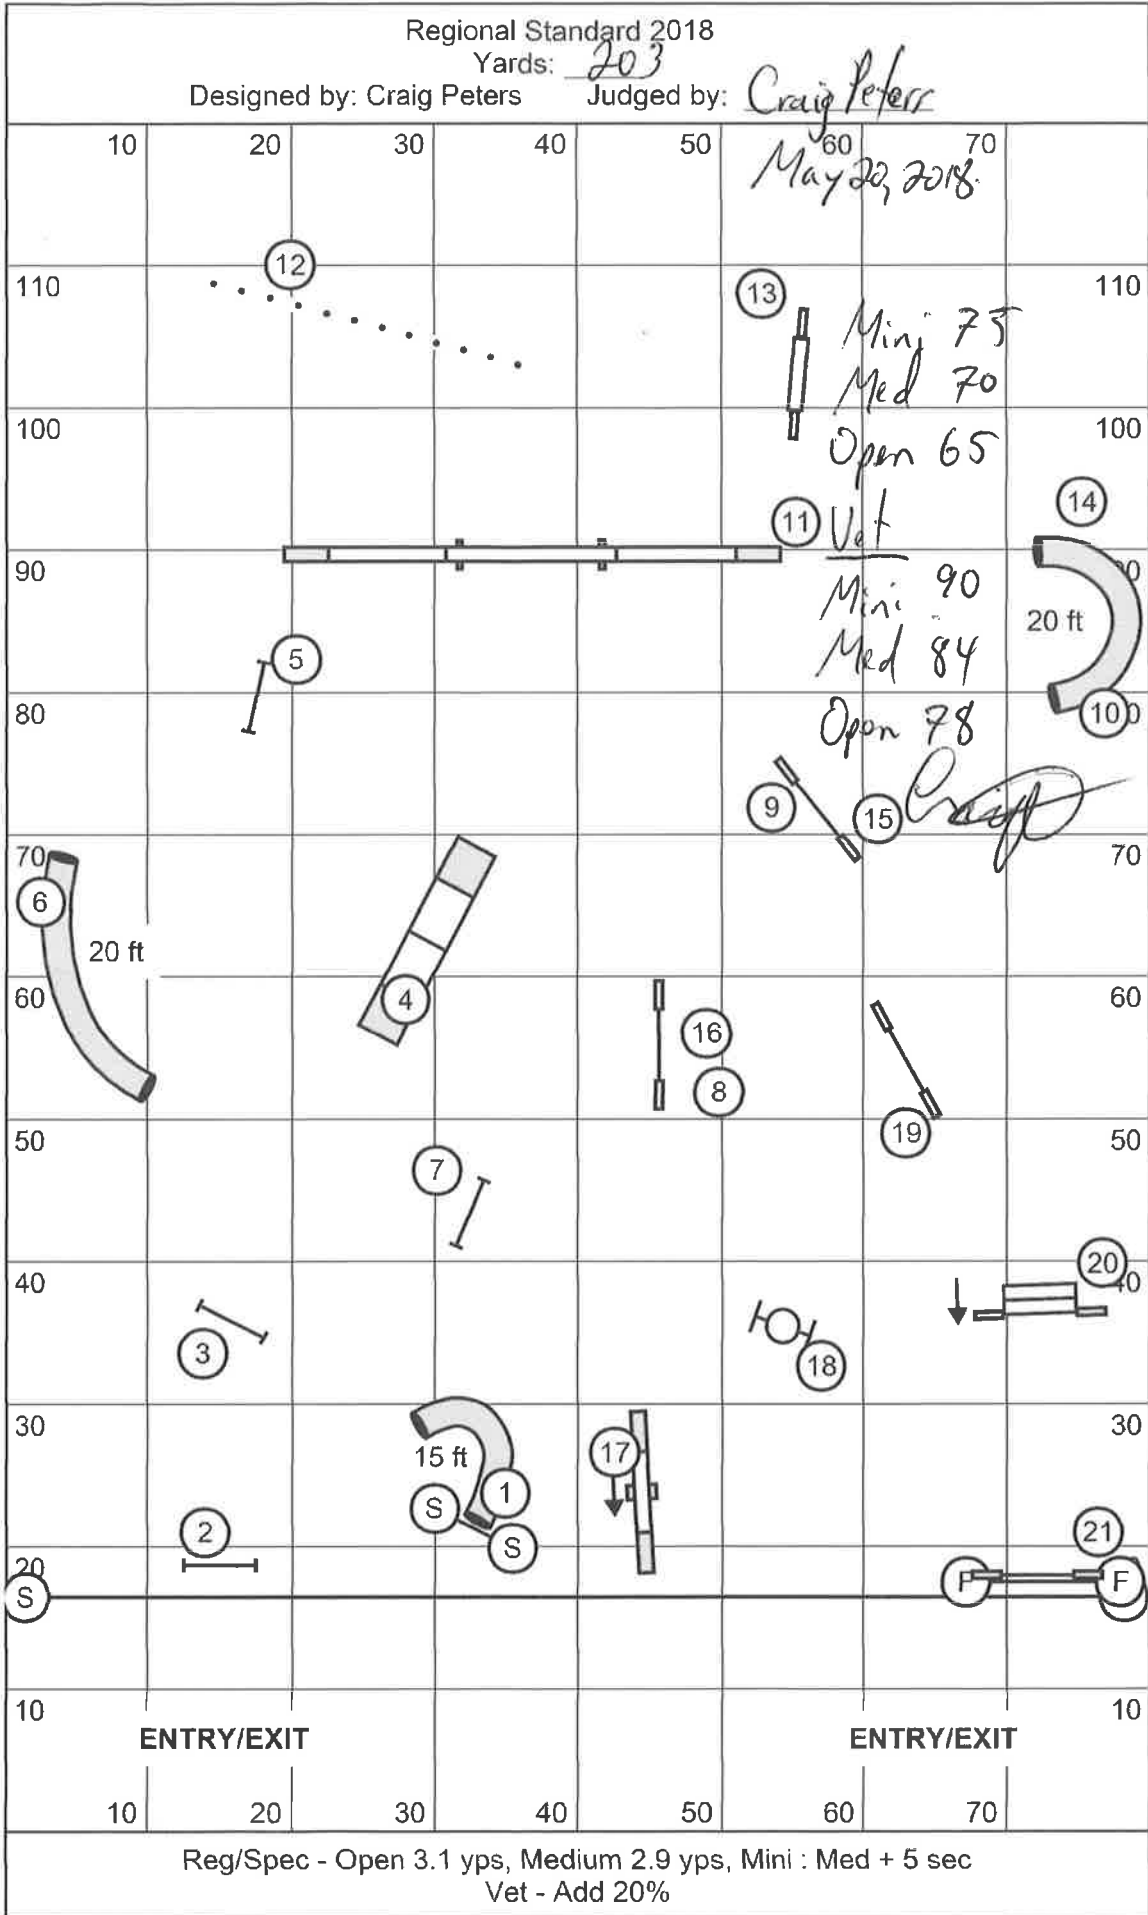

#2

Regional Standard

Designed by: Christina Sanders

Judged by: Craig Peters

Est Yards: 194
 Open (3.15 yps) 57
 Medi (2.90 yps) 62
 Mini (2.90 yps +5 secs) 67

Actual Yardage: 181
 Open Vet (+20%) 69
 Medi Vet (+20%) 74
 Mini Vet (+20%) 79 80g

Craig Peters
 May 17, 2018

#1

Regional Standard 2018

Yards: 203

Designed by: Craig Peters

Judged by: Craig Peters

May 20, 2018

Reg/Spec - Open 3.1 yps, Medium 2.9 yps, Mini : Med + 5 sec
Vet - Add 20%

May 20 2018
[Signature]

Approx 163 yards Actual 178
Regular / Specials
 Open - 4.1 yps 43
 Medium - 3.7 yps 48
 Mini + 5 53
 MAX Course time 84
Veterans
 Open Vet 52
 Medium Vet 58
 Mini Vet 64

#12