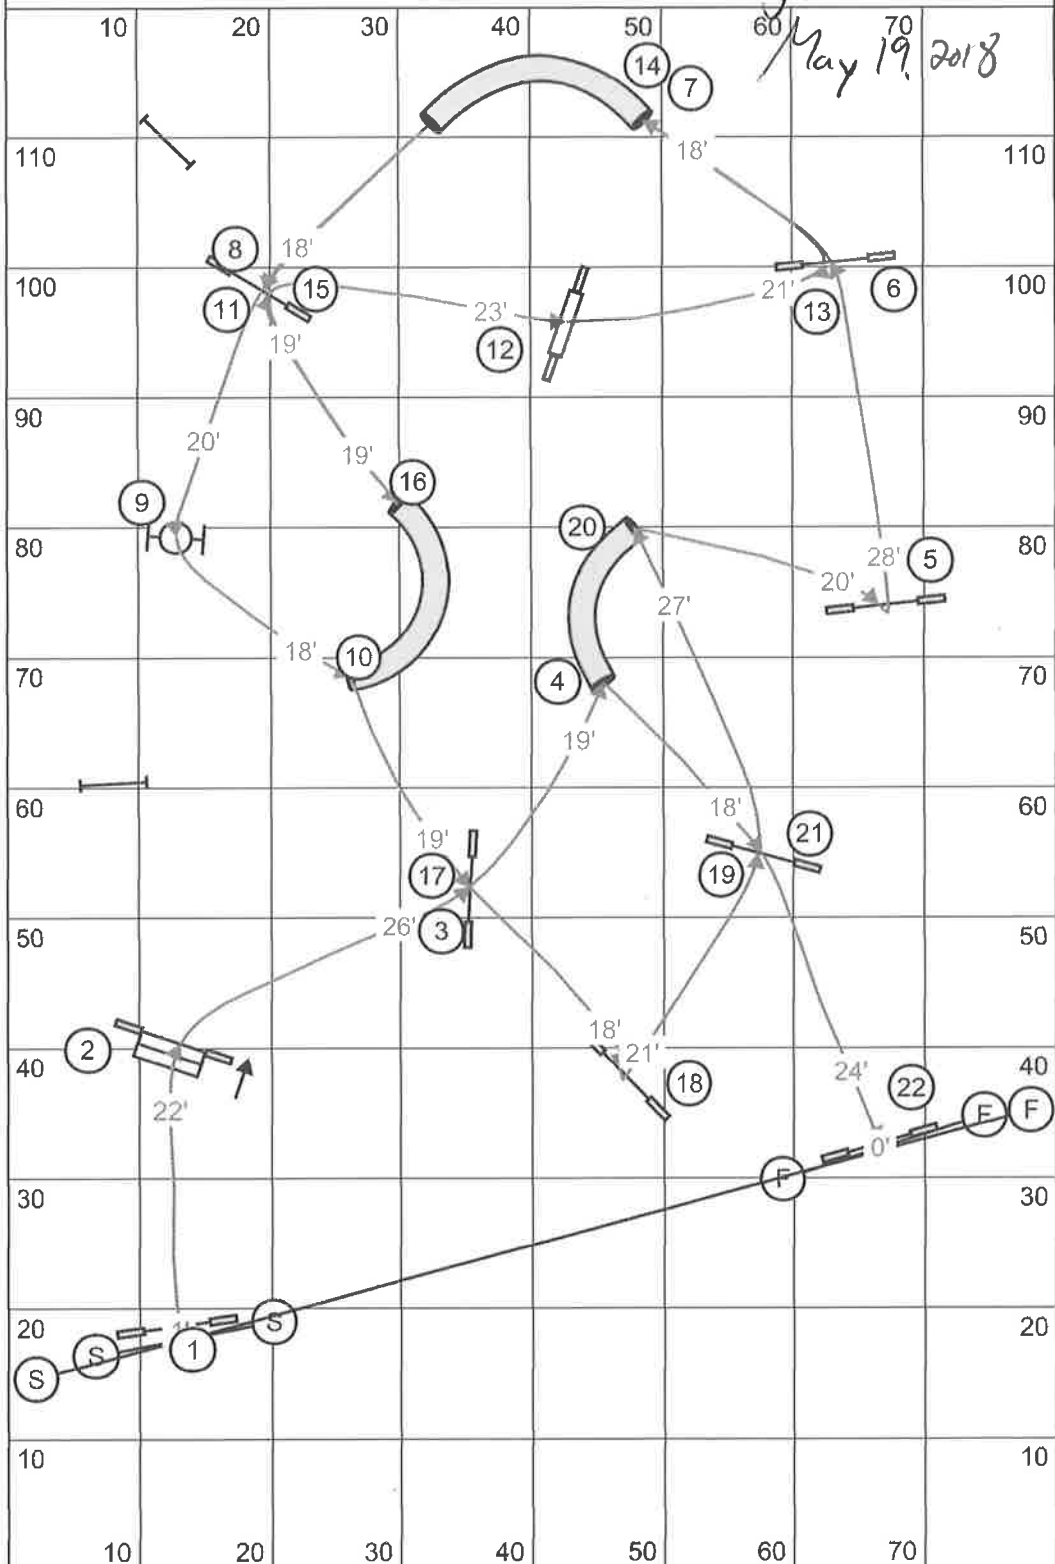

#2

Regional Standard

Designed by: Christina Sanders

Judged by: Craig Peters

Est Yards: 194
 Open (3.15 yps) 57
 Medi (2.90 yps) 62
 Mini (2.90 yps +5 secs) 67

Actual Yardage: 181
 Open Vet (+20%) 69
 Medi Vet (+20%) 74
 Mini Vet (+20%) 79 80g

Craig Peters
 May 17, 2018

#1

Regional Standard 2018

Yards: 203

Designed by: Craig Peters

Judged by: Craig Peters

May 20, 2018

Reg/Spec - Open 3.1 yps, Medium 2.9 yps, Mini : Med + 5 sec
Vet - Add 20%

#2

Regional Jumpers

Designed by Sharon Ransom

Judged by: *Craig Peters*

May 19, 2018

Est. Yds: 185 Actual: 205 Med = 3.6 yps Open = 4.0 yps

Mini (Med + 5) = 62

Mini Vets = 74

May 20 2018
[Signature]

Approx 163 yards Actual 178
Regular / Specials
 Open - 4.1 yps 43
 Medium - 3.7 yps 48
 Mini + 5 53
 MAX Course time 84
Veterans
 Open Vet 52
 Medium Vet 58
 Mini Vet 64

#12