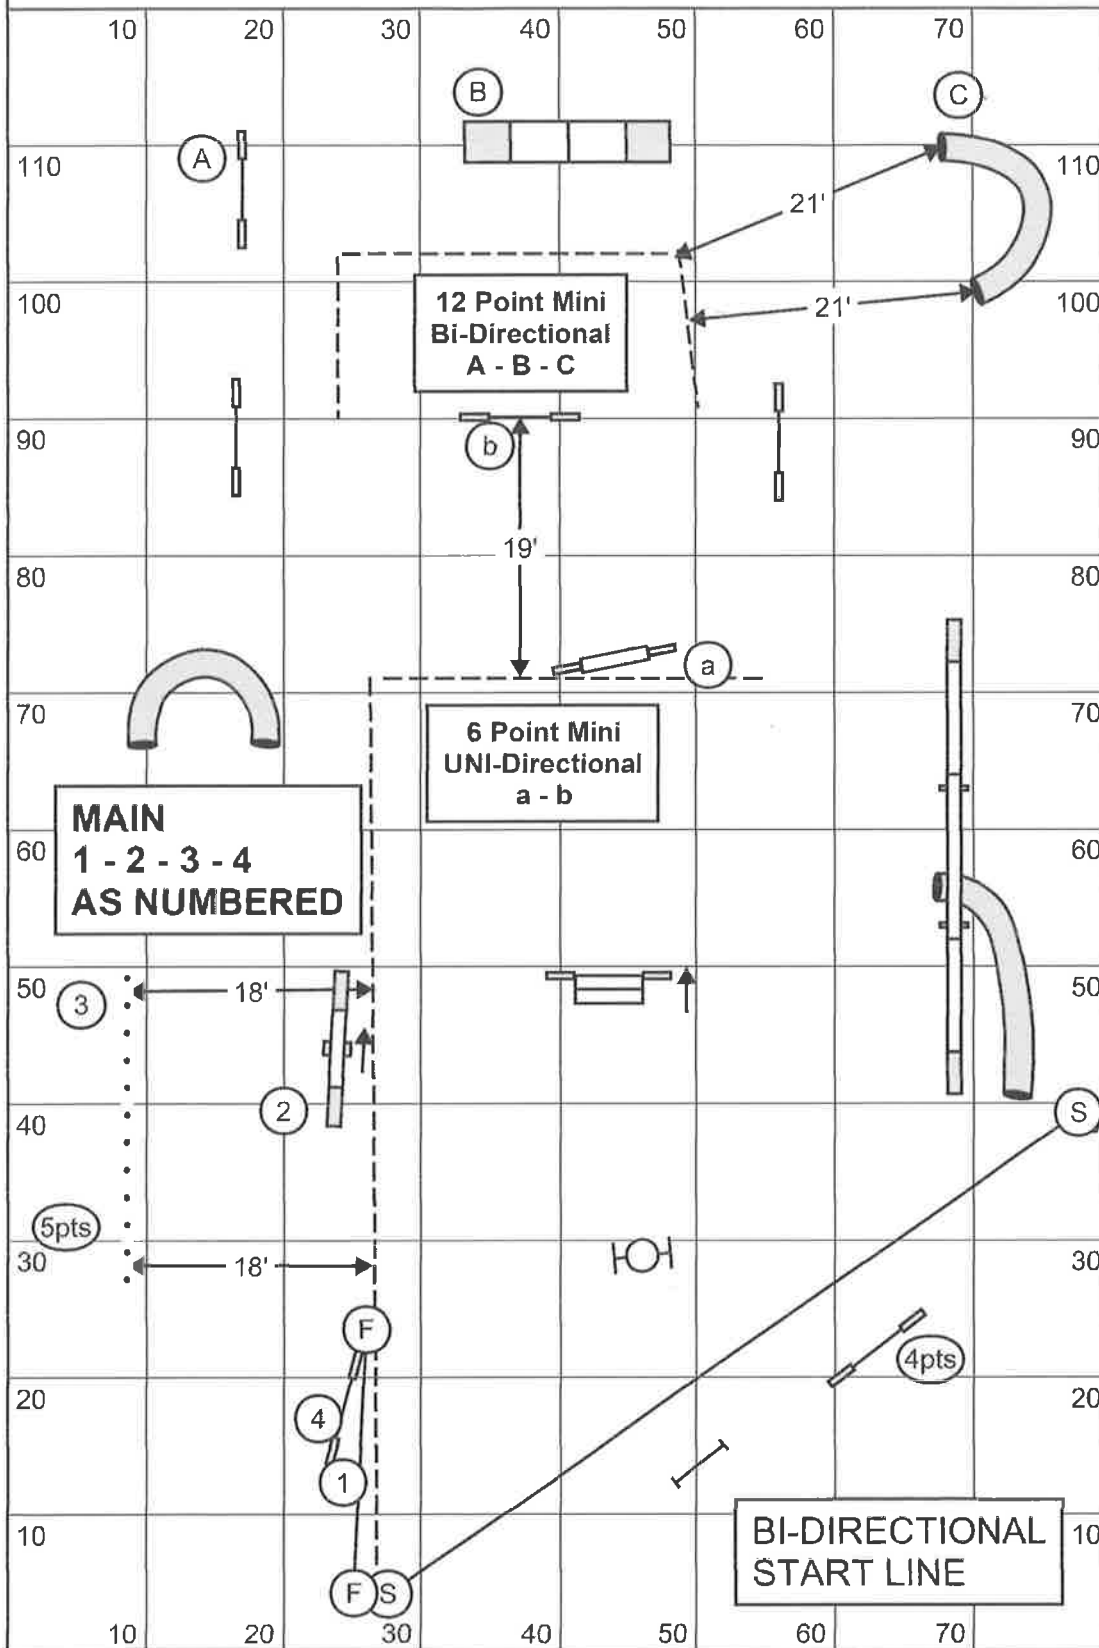

Regional Gamblers 2018
 Designed by: Craig Peters

Judged by: *Craig Peters*

Craig Peters
 May 19, 2018

Opening: 40 sec
 Closing:
 Reg/Spec - Open 18, Medium 20, Mini 22
 Vet/JH - Open 22, Medium 24, Mini 26

#1

REGIONALS GAMBLE - Designed by Sherry Taylor

Judged by *Craig Peters*
 May 20, 2018
Craig

- Opening**
40 Seconds
- Open
 Regular/Special
 20 Seconds
 20R 24R 16S 20S
- Medium
 Regular/Special
 22 Seconds
 12R 16R 8S 12S
- Mini
 Regular/Special
 24 Seconds
 8R 4S
- Open
 Veteran/JH
 24 Seconds
 16VSD 20SD 12DD 16DD
- Medium
 Veteran/JH
 26 Seconds
 8SD 12SD 4DD 8DD
- Mini
 Veteran/JH
 29 Seconds
 4SD

#2

Regional Standard

Designed by: Christina Sanders

Judged by: Craig Peters

Est Yards: 194
 Open (3.15 yps) 57
 Medi (2.90 yps) 62
 Mini (2.90 yps +5 secs) 67

Actual Yardage: 181
 Open Vet (+20%) 69
 Medi Vet (+20%) 74
 Mini Vet (+20%) 79 80g

May 20 2018
[Signature]

Approx 163 yards Actual 178
Regular / Specials
 Open - 4.1 yps 43
 Medium - 3.7 yps 48
 Mini + 5 53
 MAX Course time 84
Veterans
 Open Vet 52
 Medium Vet 58
 Mini Vet 64

#12