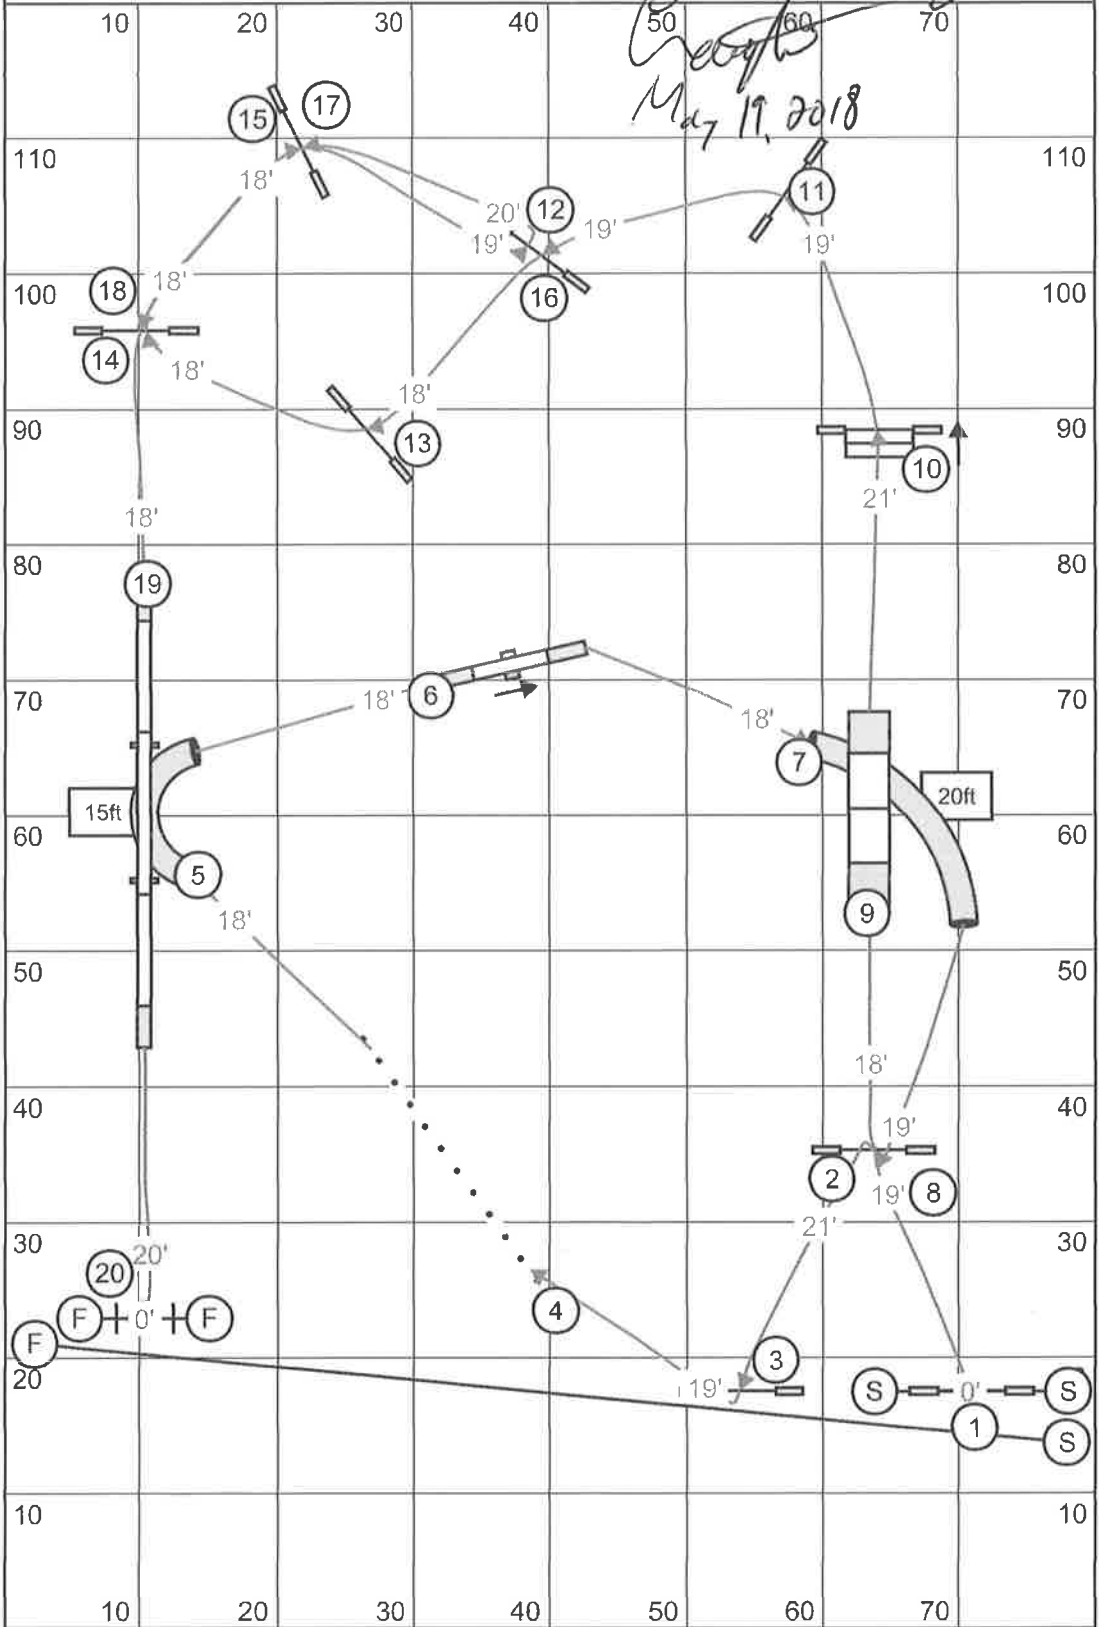

#2

Regional Standard

Designed by: Christina Sanders

Judged by: Craig Peters

Est Yards: 194
 Open (3.15 yps) 57
 Medi (2.90 yps) 62
 Mini (2.90 yps +5 secs) 67

Actual Yardage: 181
 Open Vet (+20%) 69
 Medi Vet (+20%) 74
 Mini Vet (+20%) 79 80g

Craig Peters
 May 17, 2018

#1

Regional Standard 2018

Yards: 203

Designed by: Craig Peters

Judged by: Craig Peters

May 20, 2018

Reg/Spec - Open 3.1 yps, Medium 2.9 yps, Mini : Med + 5 sec
Vet - Add 20%

May 20 2018
[Signature]

Approx 163 yards Actual 178
Regular / Specials
 Open - 4.1 yps 43
 Medium - 3.7 yps 48
 Mini + 5 53
 MAX Course time 84
Veterans
 Open Vet 52
 Medium Vet 58
 Mini Vet 64

#12