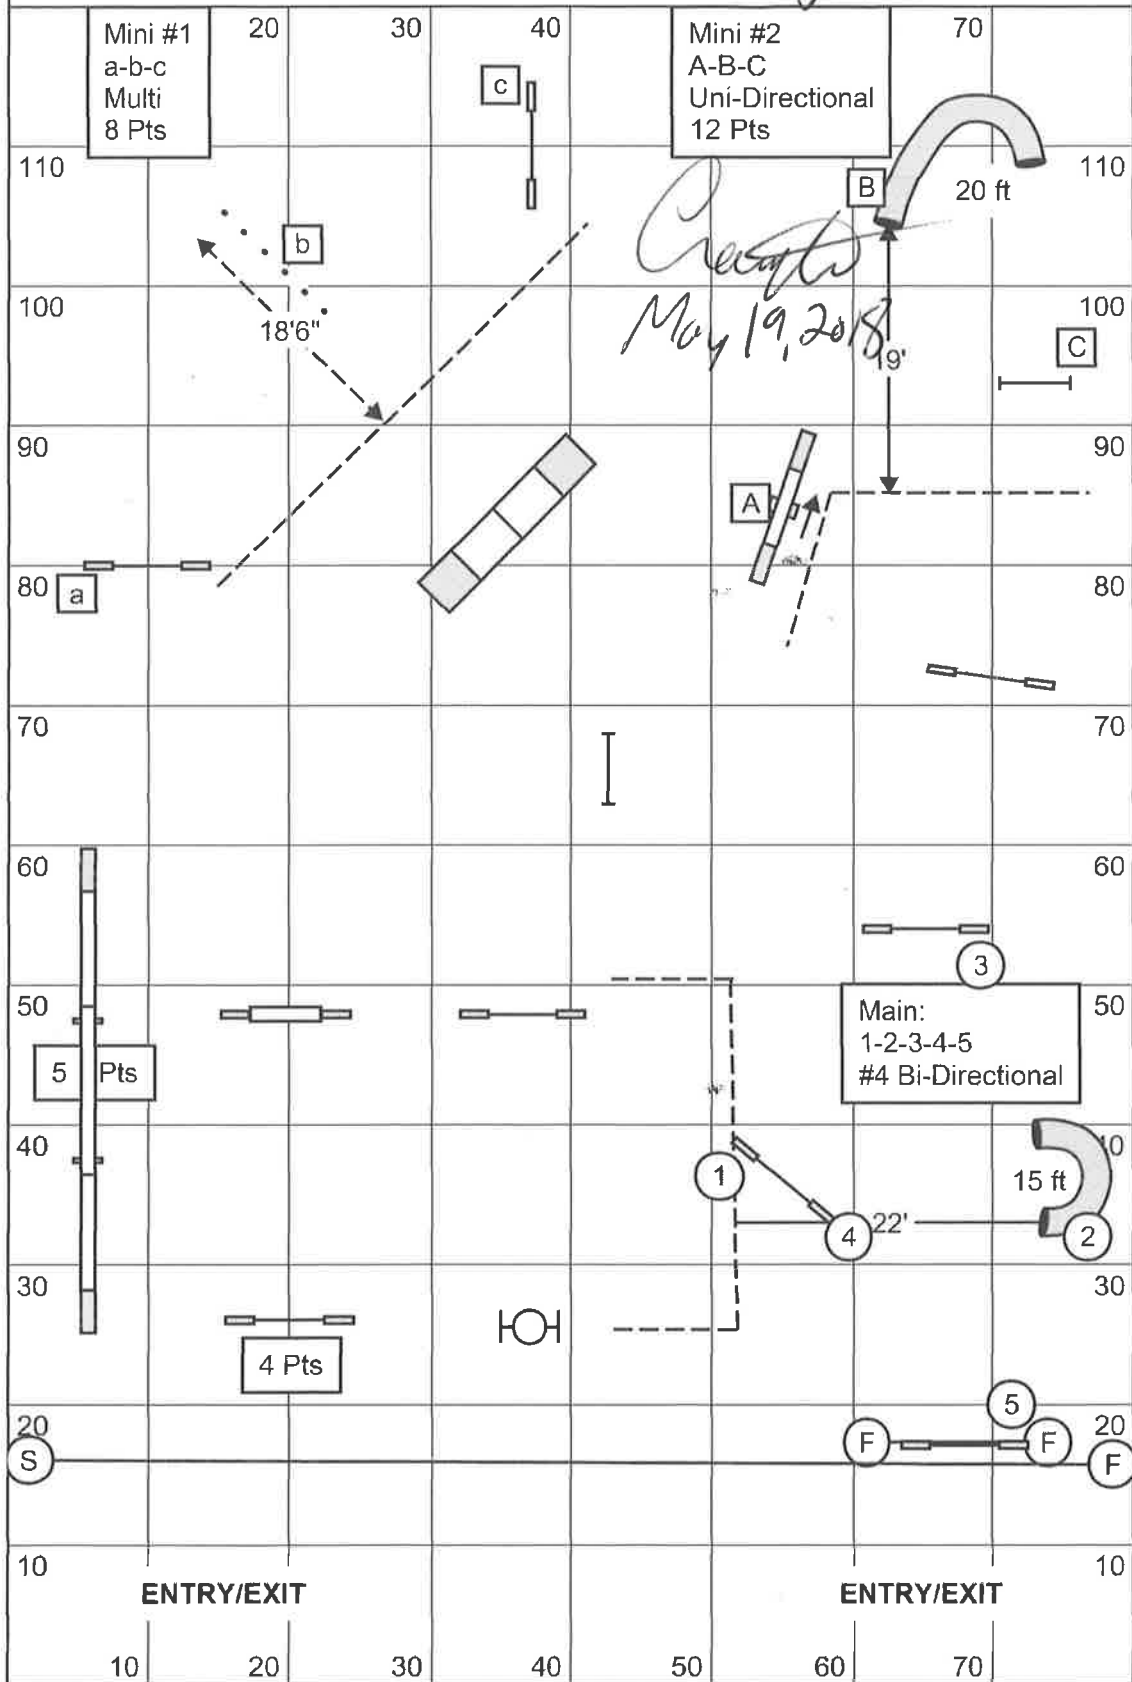

Regional Gamblers 2018
 Designed by: Craig Peters

Judged by: *Craig Peters*

Craig Peters
 May 19, 2018

Opening: 40 sec
 Closing:
 Reg/Spec - Open 18, Medium 20, Mini 22
 Vet/JH - Open 22, Medium 24, Mini 26

#1

REGIONALS GAMBLE - Designed by Sherry Taylor

Judged by *Craig Peters*
 May 20, 2018
Craig

- Opening**
40 Seconds
- Open
 Regular/Special
 20 Seconds
 20R 24R 16S 20S
- Medium
 Regular/Special
 22 Seconds
 12R 16R 8S 12S
- Mini
 Regular/Special
 24 Seconds
 8R 4S
- Open
 Veteran/JH
 24 Seconds
 16VSD 20SD 12DD 16DD
- Medium
 Veteran/JH
 26 Seconds
 8SD 12SD 4DD 8DD
- Mini
 Veteran/JH
 29 Seconds
 4SD

#2

Regional Standard

Designed by: Christina Sanders

Judged by: Craig Peters

Est Yards: 194
 Open (3.15 yps) 57
 Medi (2.90 yps) 62
 Mini (2.90 yps +5 secs) 67

Actual Yardage: 181
 Open Vet (+20%) 69
 Medi Vet (+20%) 74
 Mini Vet (+20%) 79 80g

Craig Peters
 May 17, 2018

#1

Regional Standard 2018

Yards: 203

Designed by: Craig Peters

Judged by: Craig Peters

May 20, 2018

Reg/Spec - Open 3.1 yps, Medium 2.9 yps, Mini : Med + 5 sec
Vet - Add 20%